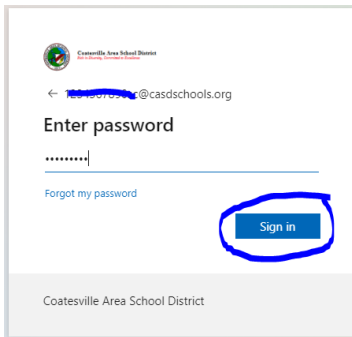

Log into your Chromebook using your student ID#@casdschools.org. You should already have your password.

Click on the "Sign into your account" Tab

Type in your student ID# @casdschools.org (you need to type in the entire email address here) example: 23451235@casdschools.org