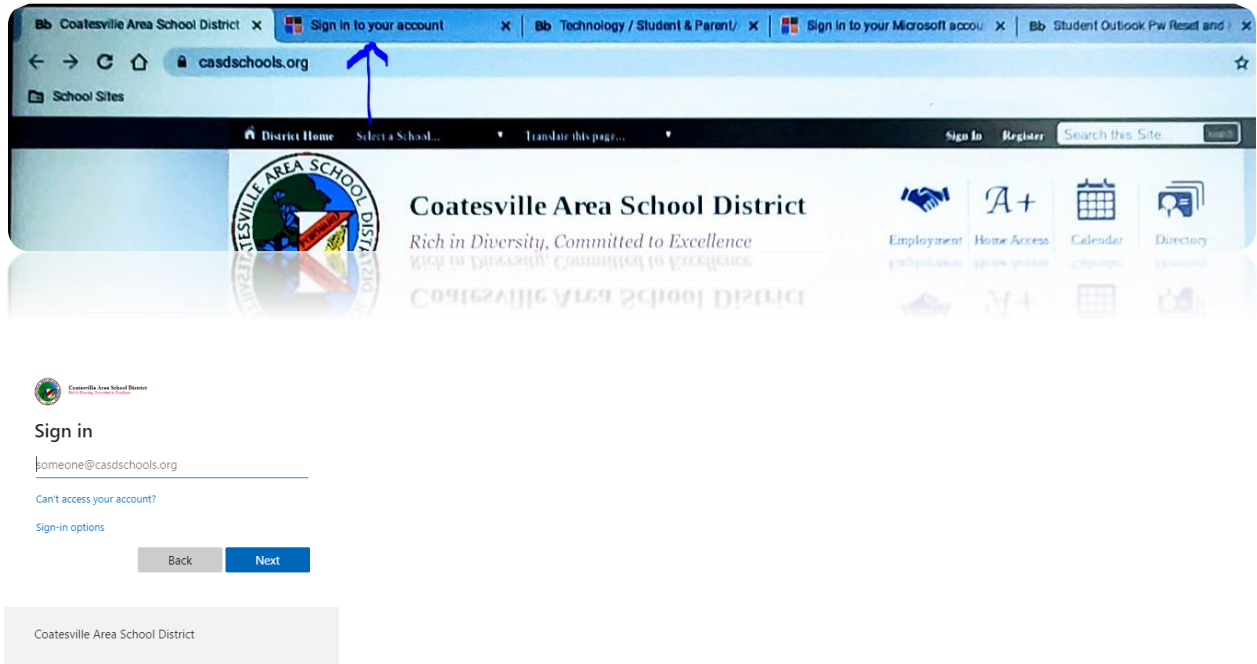

Log into your Chromebook using your student ID#@casdschools.org. You should already have your password.

Click on the "Sign into your account" Tab

Type in your student ID# @casdschools.org (you need to type in the entire email address here) example: 23451235@casdschools.org